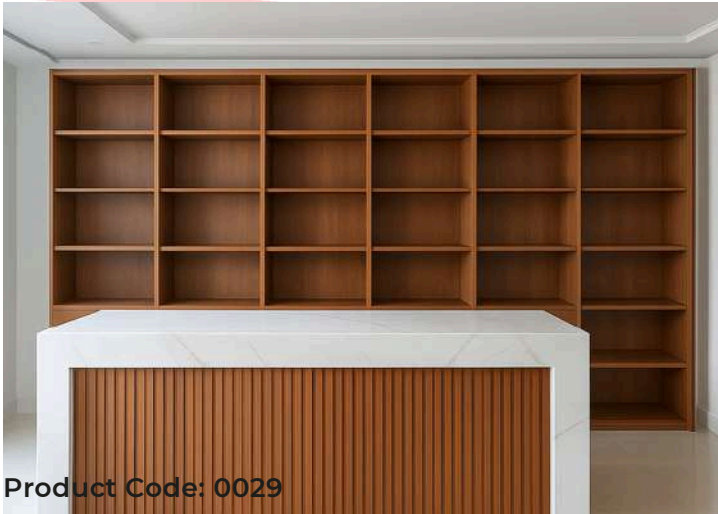

Bar et table

Ce bar robuste en bois mdf et marbre intégré est conçu pour offrir confort et durabilité, idéal pour les salons ou les espaces extérieurs couverts.

PORTES EXTÉRIEURS ET INTÉRIEURS

Découvrez notre porte extérieure en bois massif qui allie chaleur et modernité. Sa surface lisse et ses lignes droites offrent une entrée accueillante et élégante pour tout type d'espace.

Ce type de porte extérieure en bois met en valeur un style simple et naturel. Elle apporte une touche chaleureuse et soignée tout en restant robuste pour un usage quotidien.

Elle est pensée pour donner du caractère à votre maison. Son bois lumineux et sa forme épurée créent une ambiance douce dès l'entrée.